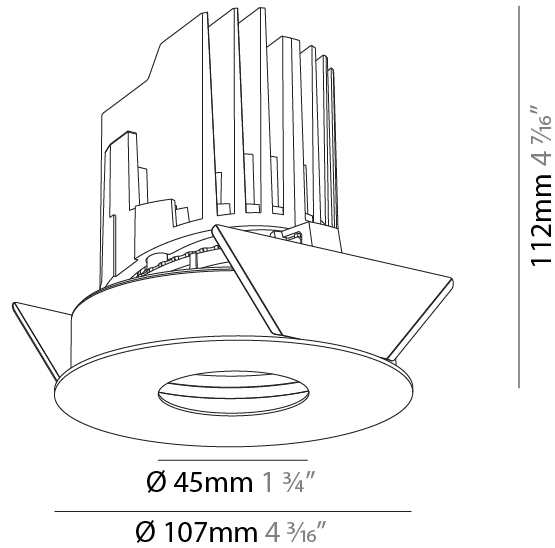

#### PHYSICAL

Shape: Square  
 Length (mm): 119  
 Length (in): 4 11/16  
 Width (mm): 119  
 Width (in): 4 11/16  
 Depth (mm): 132  
 Depth (in): 5 3/16  
 Ceiling Thickness (mm): 10 / 12.5 / 15  
 Ceiling Thickness (in): 3/8 or 1/2 or 9/16  
 Min. Recessing Depth (mm): 150  
 Min. Recessing Depth (in): 5 7/8  
 Light Distribution: Adjustable / Downlight  
 Weight (kg): 0.542  
 Weight (lbs): 1.2  
 Fixture Finish: SSR / BKV / CWI / CRY / HAB / UFT / ITA / RUA / FTG / MYG / LOD / PUS / FRO / FUP / KIA / POP / BLS / SPG / MEY / GOH / GUM / CHC / COM / ABZ / JAG / OBR / MOS / ROR  
 Fixture Material: Aluminum Die Cast  
 Cut-out Measurements: 114mm / 4 1/2" x 114mm / 4 1/2"

#### PHYSICAL

Shape: Round  
 Diameter (mm): 107  
 Diameter (in): 4 3/16  
 Height (mm): 112  
 Height (in): 4 7/16  
 Ceiling Thickness (mm): 10 / 12.5 / 15  
 Ceiling Thickness (in): 3/8 or 1/2 or 9/16  
 Min. Recessing Depth (mm): 130  
 Min. Recessing Depth (in): 5 1/8  
 Light Distribution: Adjustable / Downlight  
 Weight (kg): 0.473  
 Weight (lbs): 1.04  
 Fixture Finish: SSR / BKV / CWI / CRY / HAB / UFT / ITA / RUA / FTG / MYG / LOD / PUS / FRO / FUP / KIA / POP / BLS / SPG / MEY / GOH / GUM / CHC / COM / ABZ / JAG / OBR / MOS / ROR  
 Fixture Material: Aluminum Die Cast  
 Cut-out Measurements: 98mm / 3 7/8"

#### OPTICAL

Reflector°: 10  
 Adjustability: Rotational 355°; Tilt 30°

#### RATINGS AND CERTIFICATIONS

Certified By: Certified for North American Standards  
 IP rating: IP20

	98mm 3 7/8"	130mm 5 1/8"	10   15mm 3/8"   9/16"	30°	355°	